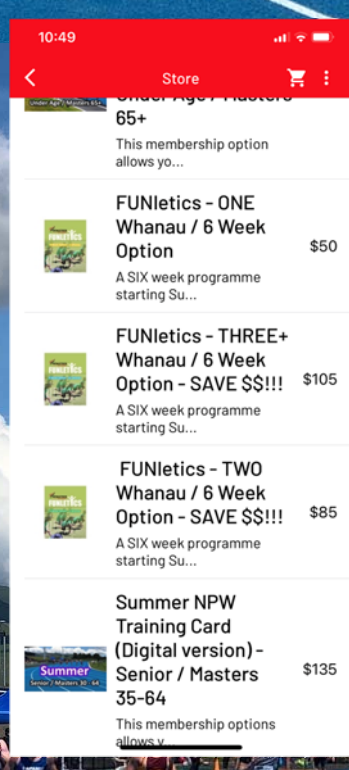

6. **'ADD to CART' your purchase & complete the online instructions.**

NOTE: ALL training cards are now DIGITAL and will be sent to you via e-mail.