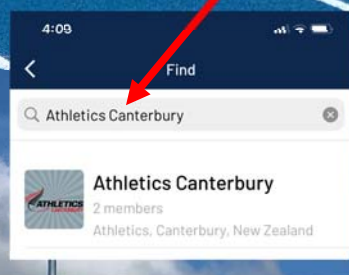

# Nga Puna Wai Casual Fee & Training Card App

1. **DOWNLOAD & INSTALL STACK TEAM APP**

2. **TYPE Athletics Canterbury in the 'Find your Team / Club box'**

3. **CLICK on the Athletics Canterbury image.**

4. **The Athletics Canterbury HOMEPAGE will open.**