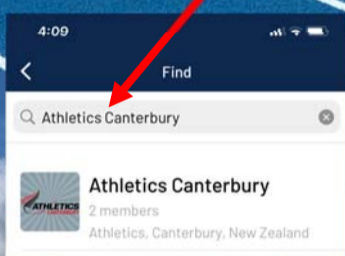

Nga Puna Wai Casual Fee & Training Card App

1. **DOWNLOAD & INSTALL STACK TEAM APP**

2. **TYPE Athletics Canterbury in the 'Find your Team / Club box'**

3. **CLICK on the Athletics Canterbury image.**

4. **The Athletics Canterbury HOMEPAGE will open.**