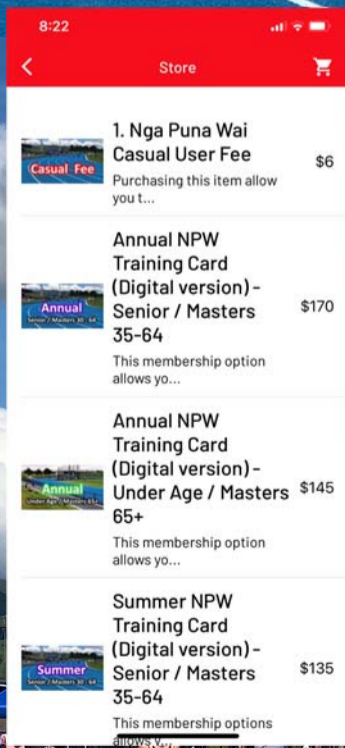

Nga Puna Wai Casual Fee & Training Card App

1. **DOWNLOAD & INSTALL STACK TEAM APP**

2. **TYPE Athletics Canterbury in the 'Find your Team / Club box'**

3. **CLICK on the Athletics Canterbury image.**

4. **The Athletics Canterbury HOMEPAGE will open.**

5. **CLICK on SHOP and purchase what you require, casual fee or seasonal card.**

6. **'ADD to CART' your purchase & complete the online instructions.**

NOTE: ALL training cards are now DIGITAL and will be sent to you via e-mail.